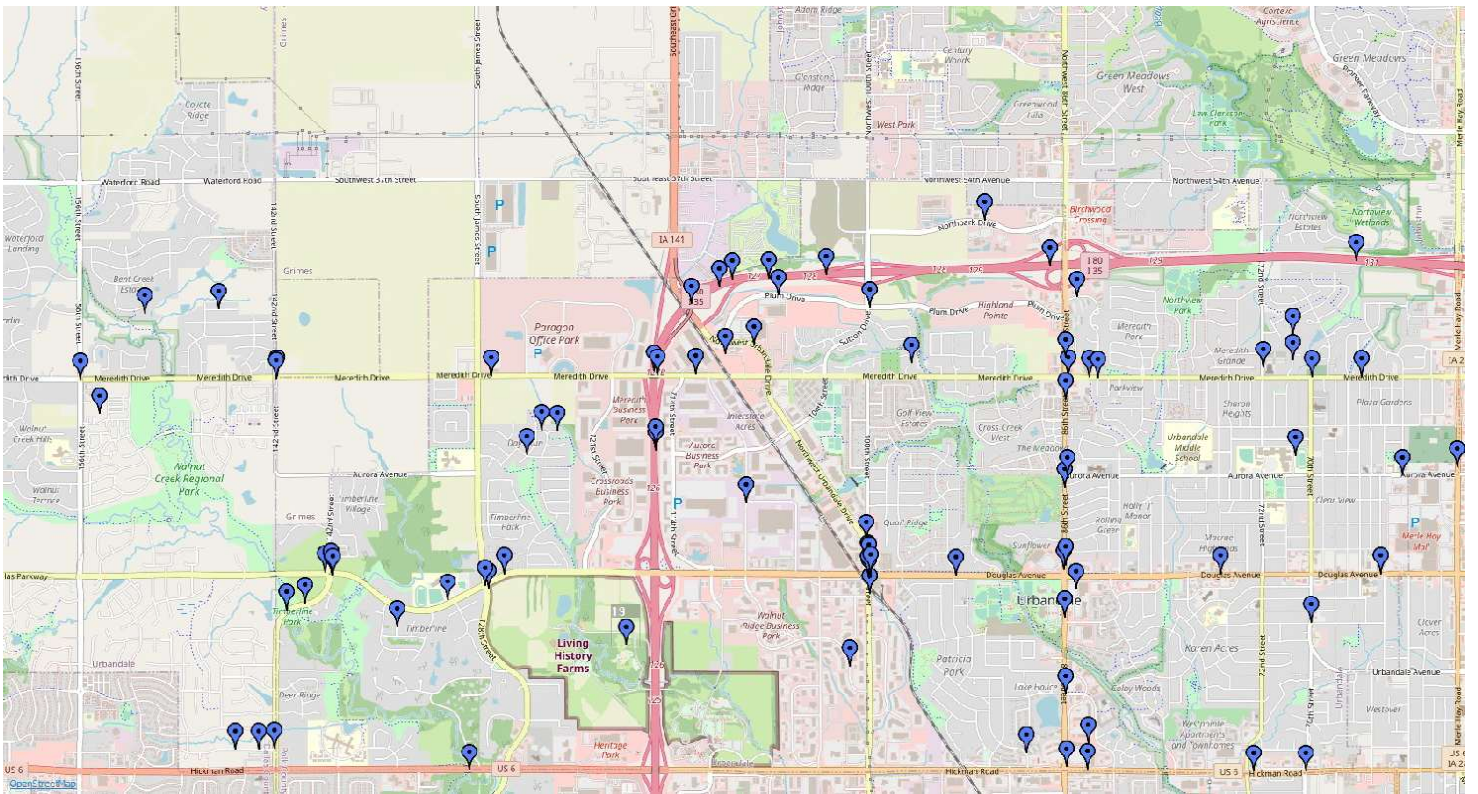

Accident Map

December 2025

Date	Description
12/1/2025	3800100TH ST
12/1/2025	64TH ST AND DOUGLAS AVE
12/1/2025	4600 72ND ST
12/1/2025	4300 BLOCK I 80 E
12/2/2025	7200 BLK I 80 E
12/2/2025	86TH ST AND MEREDITH DR
12/2/2025	11957 DOUGLAS AVE
12/2/2025	13007 DOUGLAS PKWY
12/2/2025	3600 BLK 142ND ST
12/3/2025	3700 100TH ST
12/3/2025	3700 100TH ST
12/4/2025	100TH/DOUGLAS AVE
12/5/2025	12000 DOUGLAS PARKWAY
12/5/2025	142ND ST AND DOUGLAS PARKWAY
12/6/2025	156TH ST AND MEREDITH DR
12/6/2025	142ND ST AND MEREDITH DR
12/6/2025	12700 MEREDITH DR
12/6/2025	DOUGLAS AVE AND 75TH ST
12/6/2025	2300 BLOCK I80/35 WEST BOUND
12/6/2025	142ND ST & DOUGLAS AVE
12/6/2025	142ND ST & DOUGLAS AVE
12/6/2025	12403 TOWNSEND DR
12/6/2025	14300 BLK HOLCOMB AVE
12/6/2025	4700 BLK 70TH PL
12/6/2025	MEREDITH DR & 70TH ST
12/6/2025	3800 BLK 100TH ST
12/6/2025	12400 BLOCK OF DOUGLAS PARKWAY
12/6/2025	121ST .STREET DOUGLAS PARKWAY
12/9/2025	6600 BLK MEREDITH DR
12/9/2025	DOUGLAS PARKWAY AND 142ND STREET
12/10/2025	86TH ST AND NW COUNTRY CLUB DR
12/10/2025	12000 BLK DOUGLAS
12/11/2025	8500 BLK AURORA AVE WB
12/11/2025	3800 100TH ST
12/11/2025	10700 PLUM DR
12/11/2025	7111 AURORA AVE
12/11/2025	12700 BLK DOUGLAS PARKWAY
12/12/2025	5500-B/147TH ST
12/12/2025	2400 BLK I 80 W
12/12/2025	3700 BLOCK OF 142ND ST
12/12/2025	9119 NORTHPARK DR
12/13/2025	2300 BLK I 80 E
12/13/2025	142ND ST AND MEREDITH DR
12/13/2025	4700 86TH ST
12/13/2025	12000 BLK OF DOUGLAS AVE
12/13/2025	MARY LYNN DR AND DOUGLAS AVE